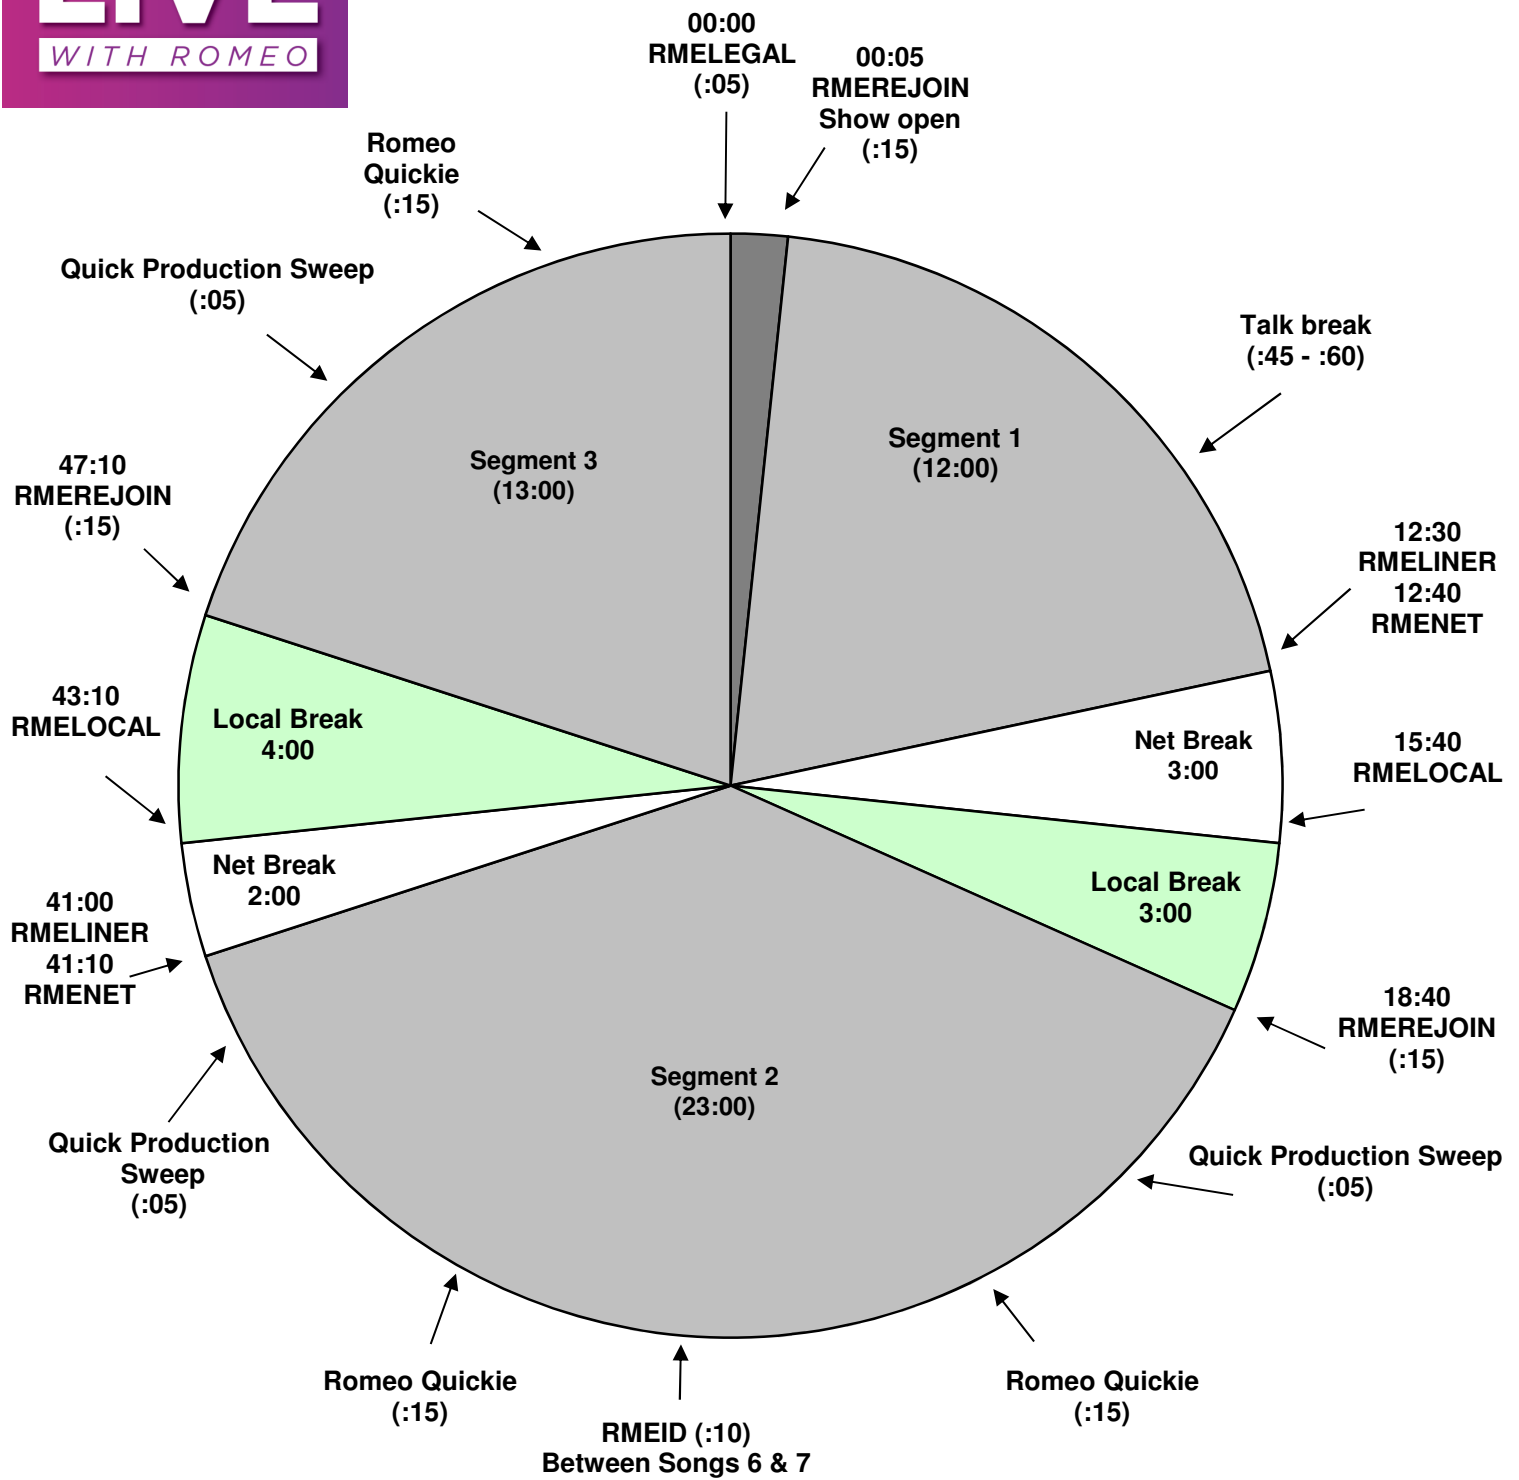

**Most Requested - Live with Romeo Early Edition**  
 Effective February 13, 2016  
 Premiere XDS PRO4-P Satellite  
 Saturdays 7pm to 10pm Eastern  
 (Early Edition 7, 8 & 9pm Hours Only)

For Technical Assistance Call  
 Premiere Network Operations Center: (800) 276-4431  
 Technical Info: <http://engineering.premiereradio.com>

Times in ( ) are approximate.  
 All breaks float except Hard Local at 11:59:59 pm  
 RMELOCAL Local break  
 RMEID 10 second call letter/slogan drop  
 RMELINER 10 second local liner  
 RMENET Streaming stop  
 RMEREJOIN Rejoin network, streaming start  
 RMELEGAL :05 Legal ID